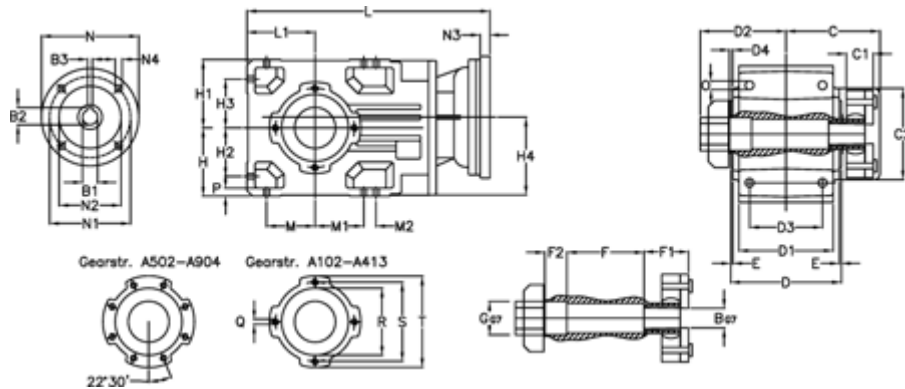

Data Sheet

Article number: 29600313746225
 Description: Bevel helical gearbox
 A303QF30-137,4-P71B5

Measures

B = 30	D1 = 130	F2 = 50	L = 390.5	N3 = -
B1 = 14	D2 = 80	G = 42	L1 = 90	N4 = M8x16
B2 = 16.3	D3 = 95	GA = 14,5 NM	M = 63.0	O = 12.0
B3 = 5	d4 = 5.0	H = 90	M1 = 63.0	P = 11
C = 113.5	Description = A303QF-xx-P71 B5	H1 = 90	M2 = 22	Q = M8x15
C1 = 24	E = 3.0	H2 = 63.0	N = 160	R = 95
C2 = 90.0	F = 95.5	H3 = 63.0	N1 = 130	S = 115
D = 156	F1 = 48.0	H4 = 108.5	N2 = 110	T = 140